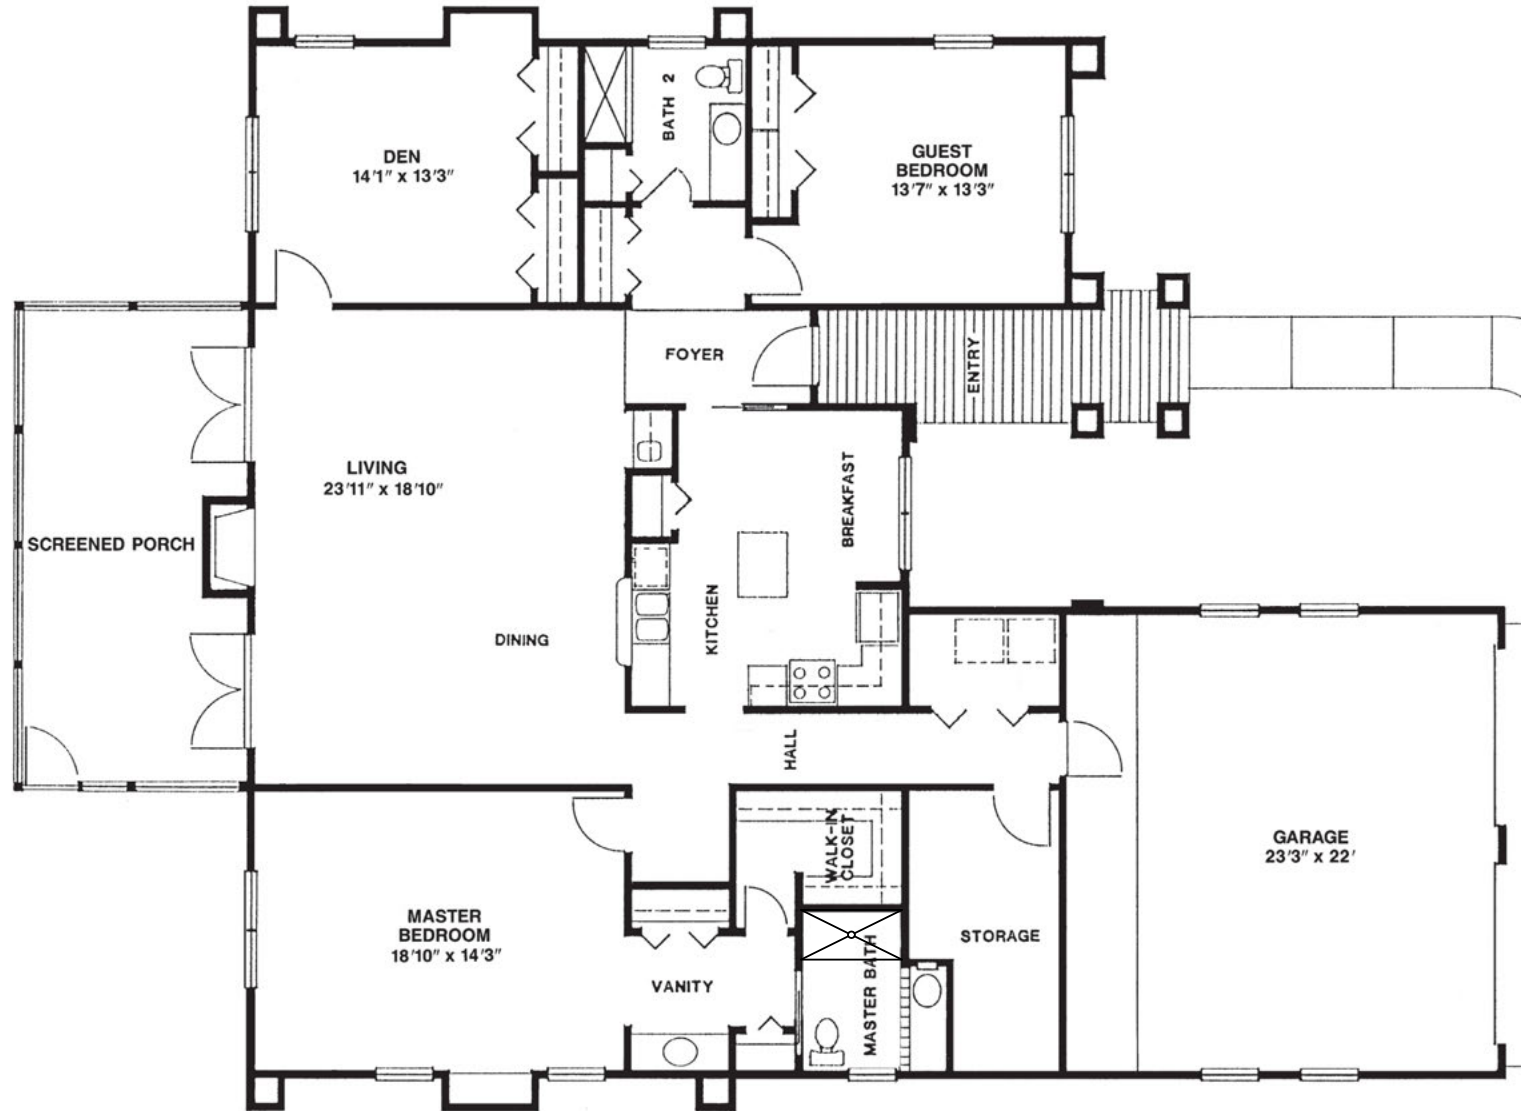

The Santa Domingo

2 Bedroom/2 Bath
Home with Den

2,071 sq. ft.

*Floor plan is an approximate
representation and is subject
to field variations.*

One Fleet Landing Boulevard | Atlantic Beach, FL 32233
www.fleetlanding.com | Toll Free: 1.866.215.1647