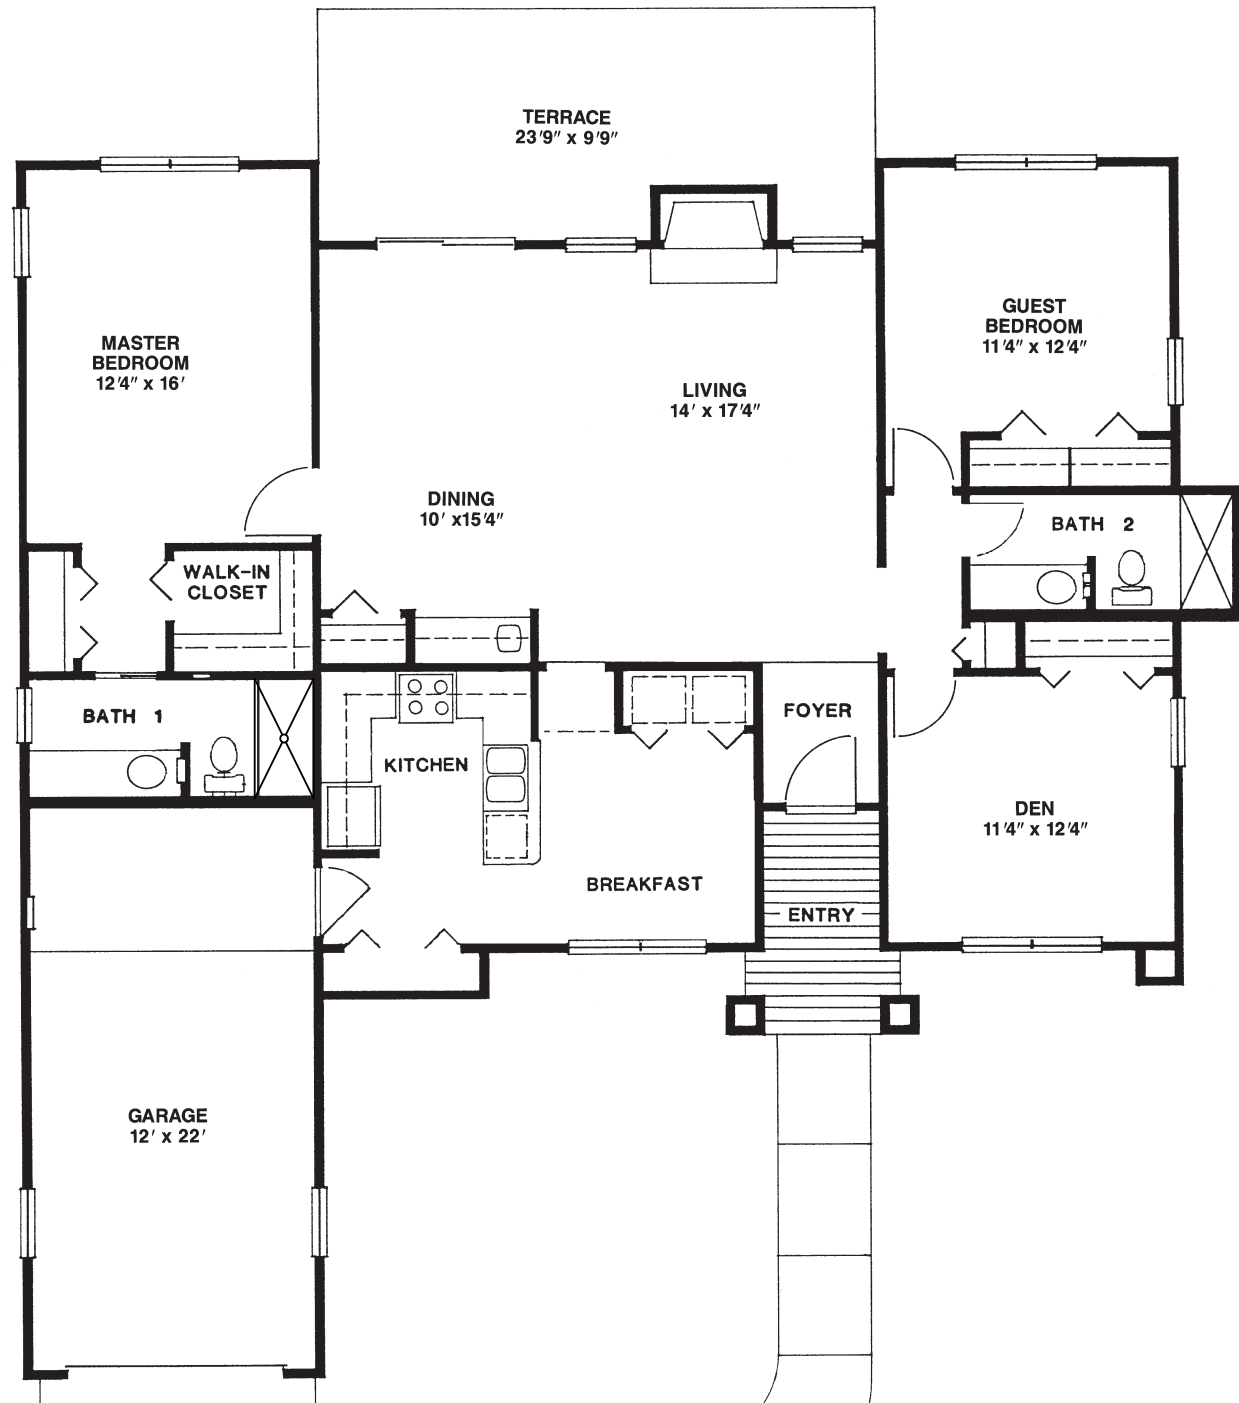

The Cozumel

2 Bedroom/2 Bath
Home with Den

1,500 sq. ft.

*Floor plan is an approximate
representation and is subject
to field variations.*

One Fleet Landing Boulevard | Atlantic Beach, FL 32233
www.fleetlanding.com | Toll Free: 1.866.215.1647