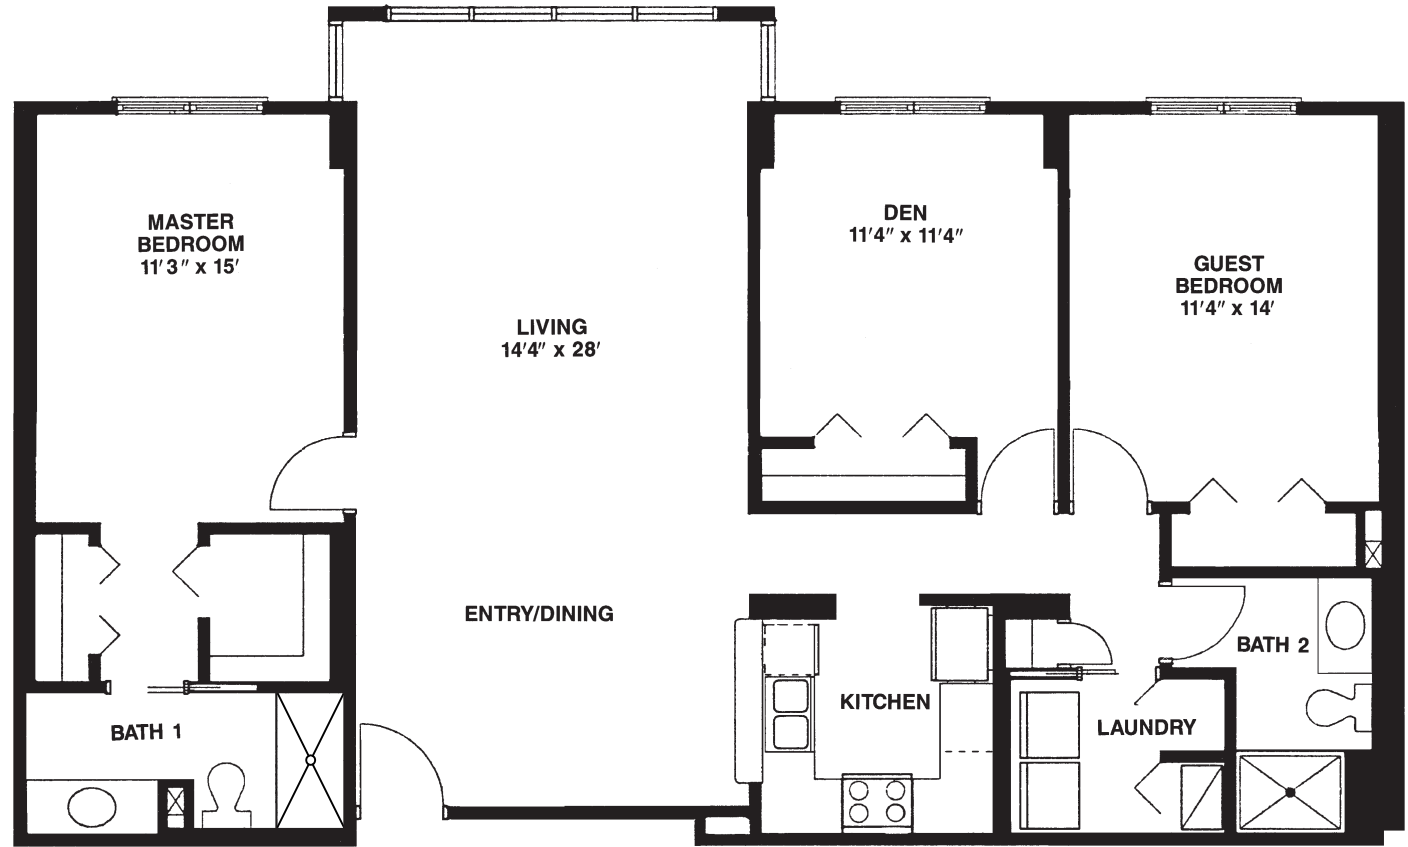

The St. Thomas

2 Bedroom/2 Bath
with Den Apartment Home

1,375 sq. ft.

*Floor plan is an approximate
representation and is subject
to field variations.*

One Fleet Landing Boulevard | Atlantic Beach, FL 32233
www.fleetlanding.com | Toll Free: 1.866.215.1647