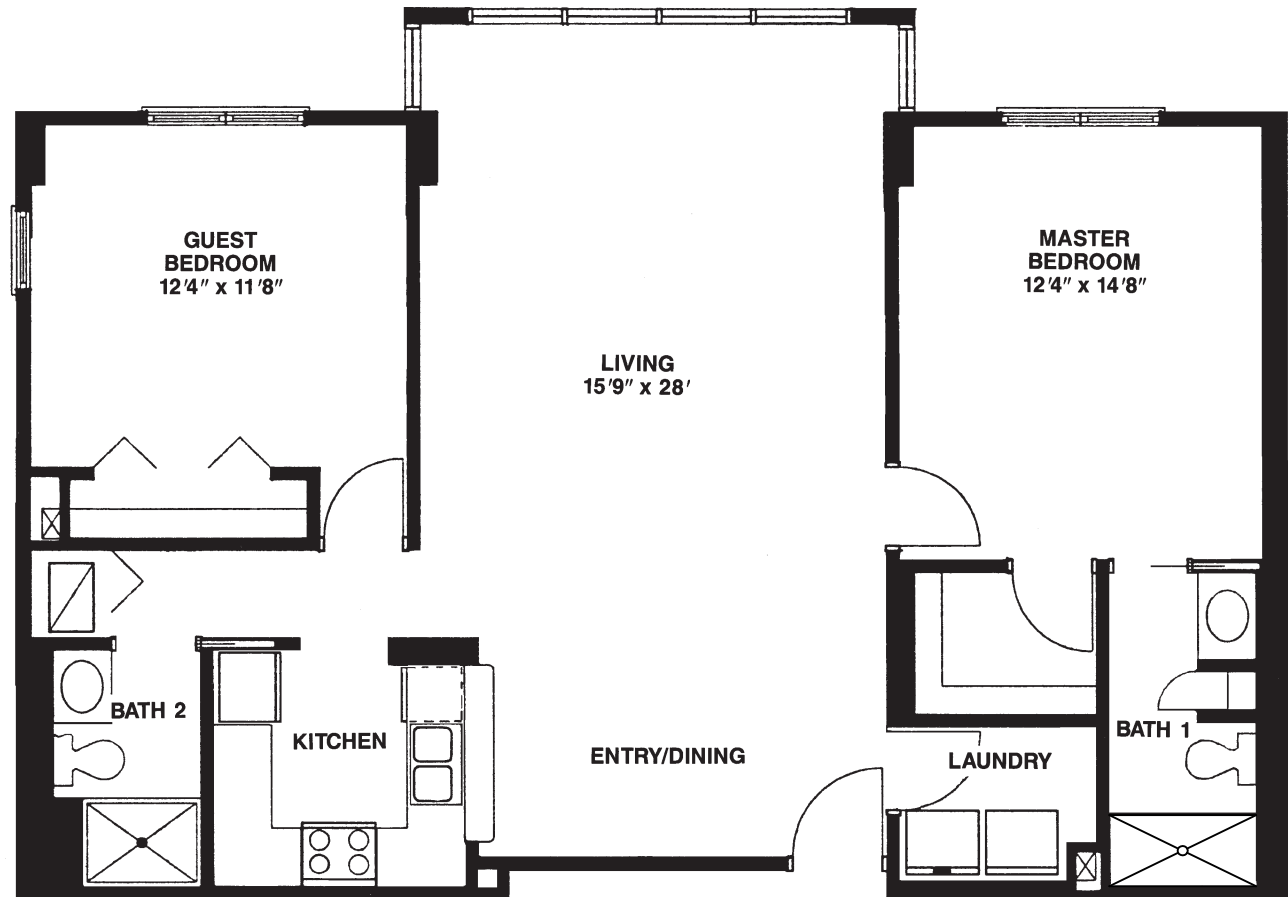

# The St. Martin

2 Bedroom/2 Bath  
Apartment Home

1,165 sq. ft.

*Floor plan is an approximate  
representation and is subject  
to field variations.*

One Fleet Landing Boulevard | Atlantic Beach, FL 32233  
[www.fleetlanding.com](http://www.fleetlanding.com) | Toll Free: 1.866.215.1647