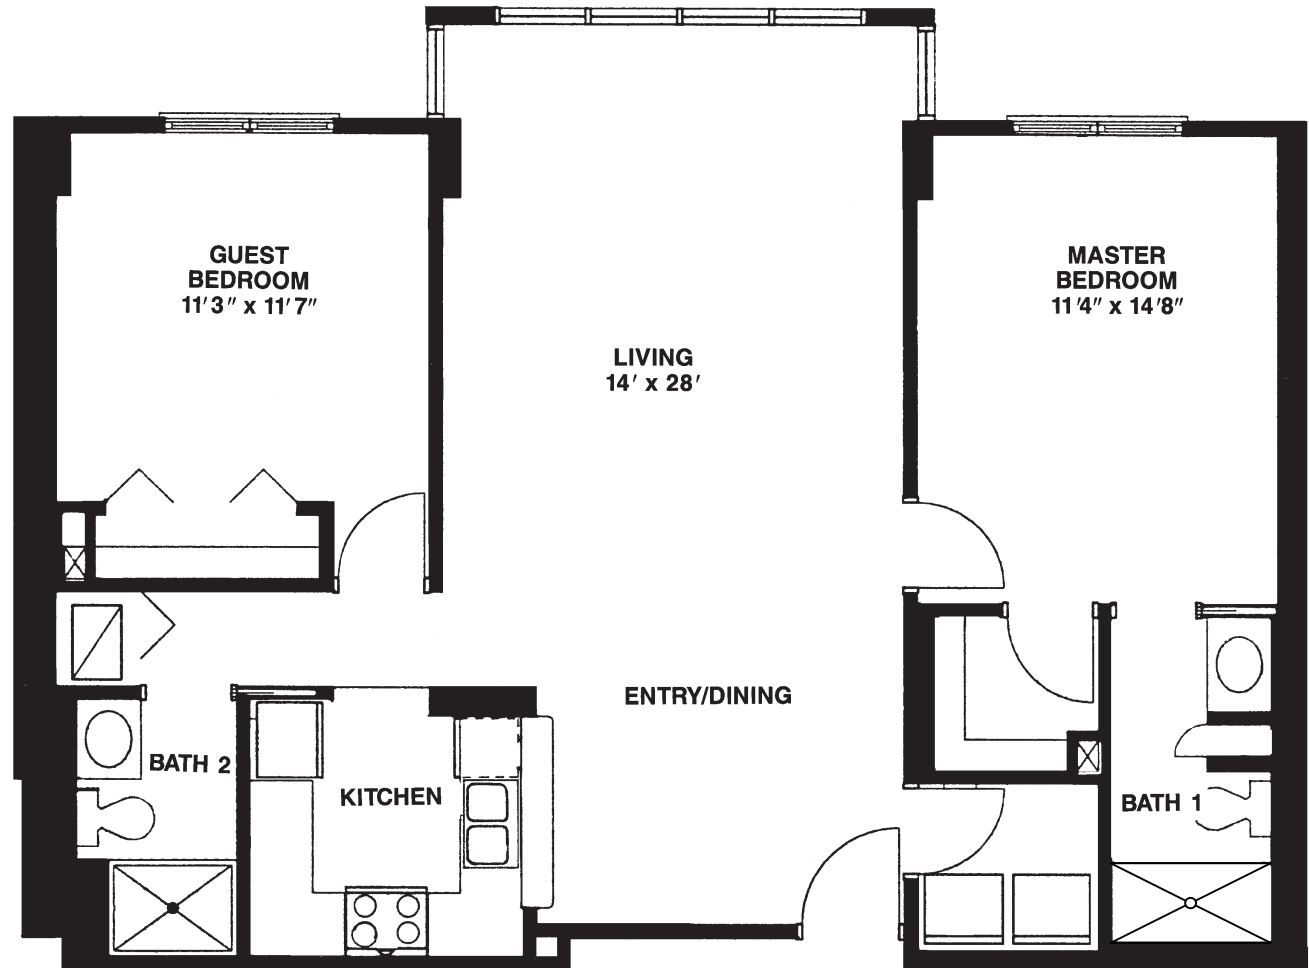

The St. Lucia

2 Bedroom/2 Bath
Apartment Home

1,070 sq. ft.

*Floor plan is an approximate
representation and is subject
to field variations.*

One Fleet Landing Boulevard | Atlantic Beach, FL 32233
www.fleetlanding.com | Toll Free: 1.866.215.1647