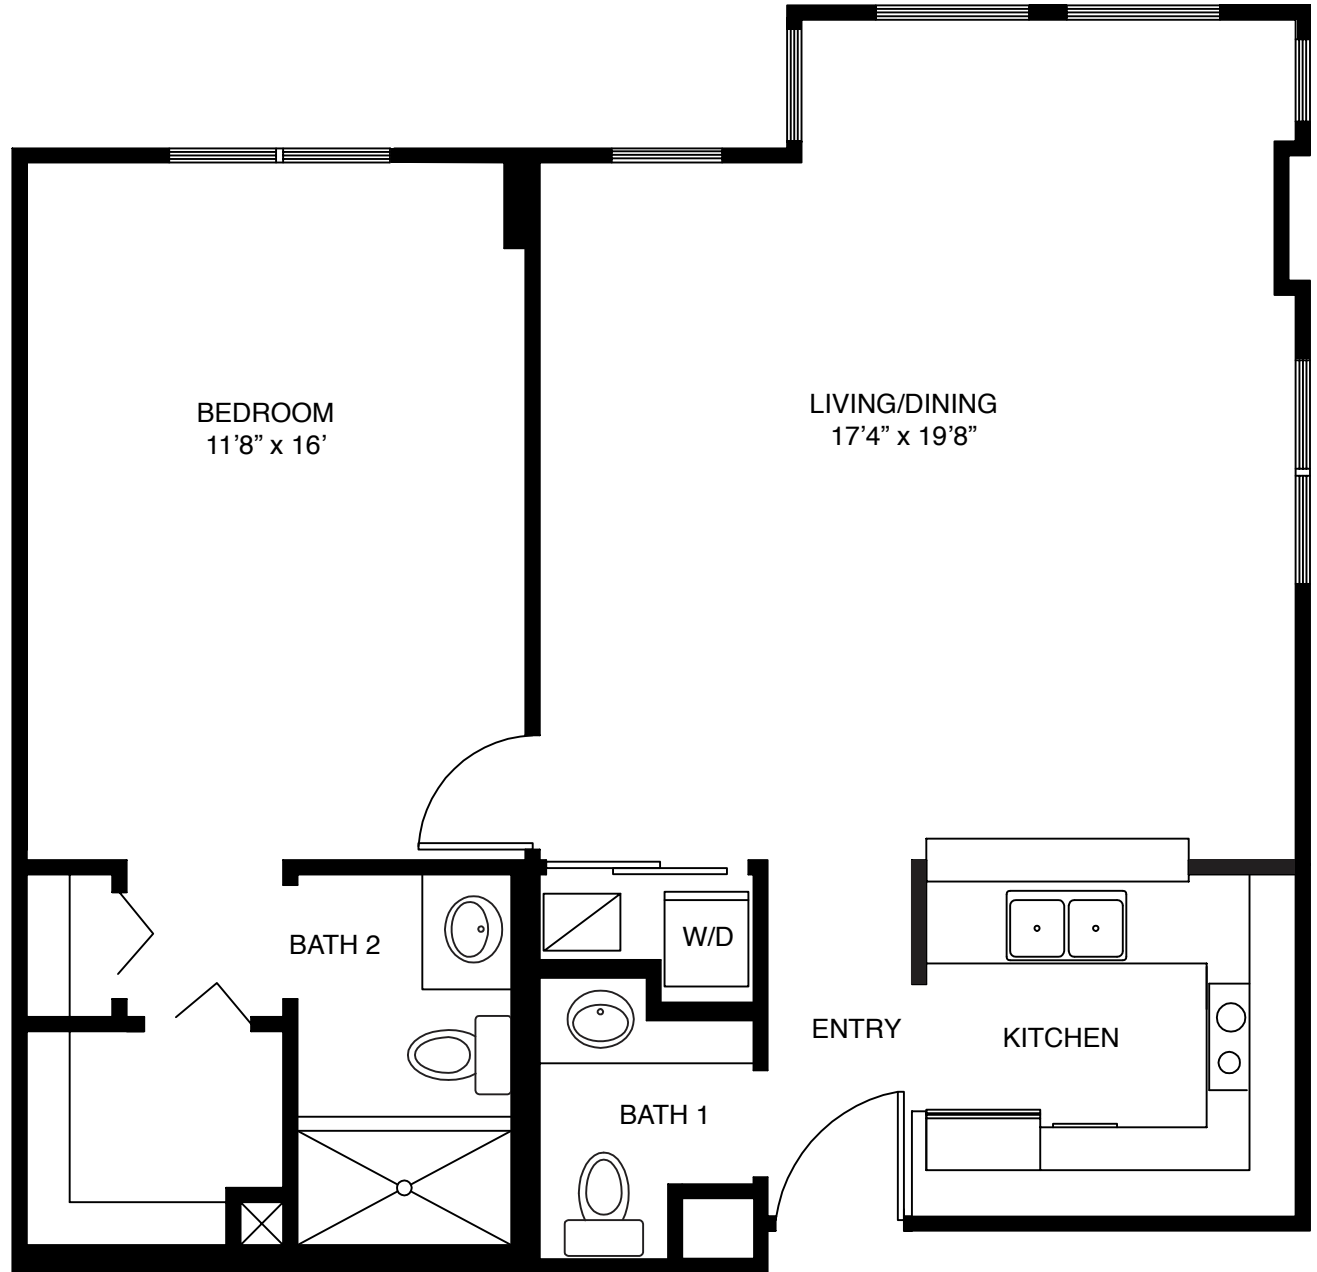

# The St. Croix

1 Bedroom/1.5 Bath  
Apartment Home

815 sq. ft.

*Floor plan is an approximate  
representation and is subject  
to field variations.*

One Fleet Landing Boulevard | Atlantic Beach, FL 32233  
www.fleetlanding.com | Toll Free: 1.866.215.1647