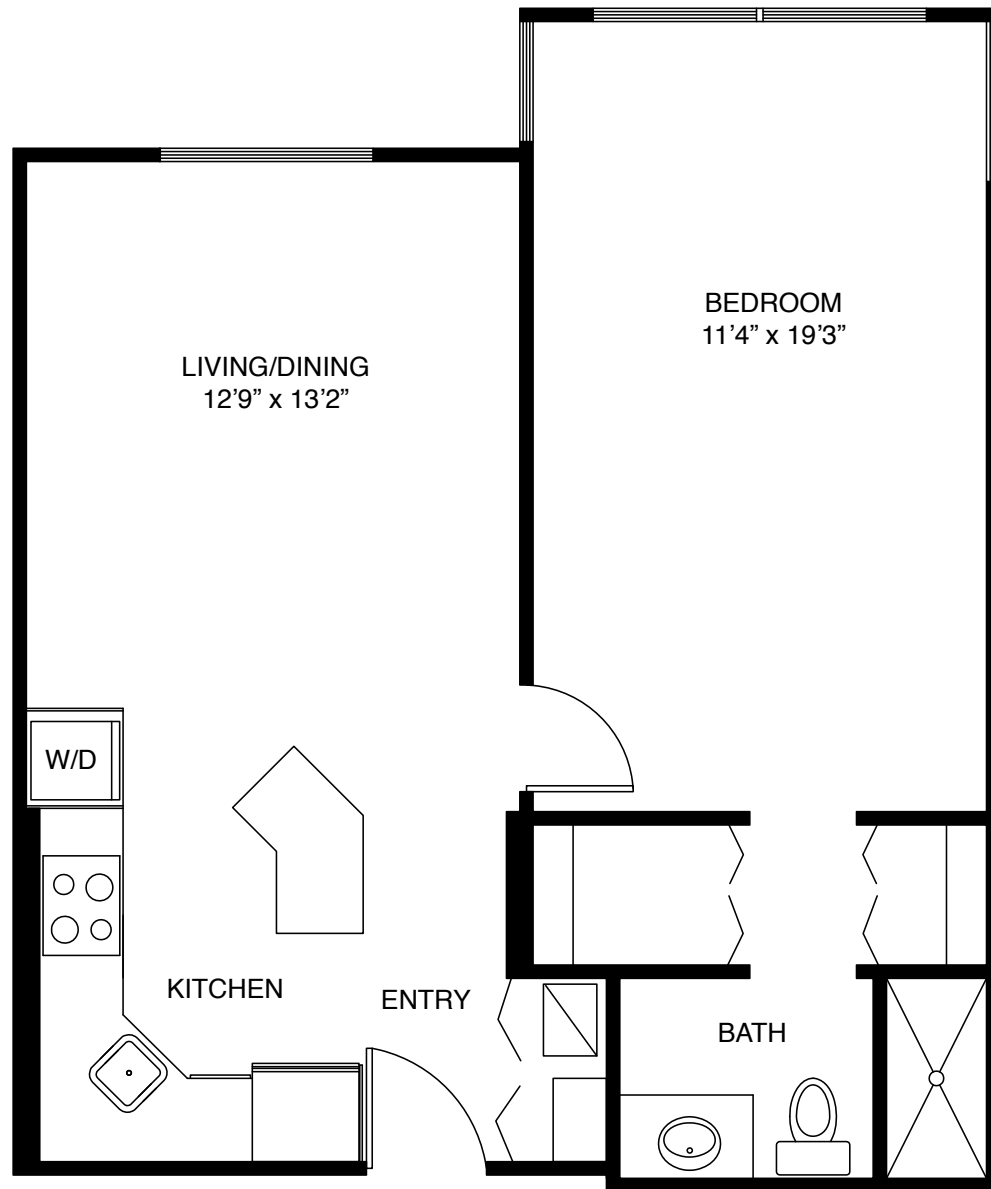

# The St. Barts

1 Bedroom/1 Bath  
Apartment Home

685 sq. ft.

*Floor plan is an approximate  
representation and is subject  
to field variations.*

One Fleet Landing Boulevard | Atlantic Beach, FL 32233  
www.fleetlanding.com | Toll Free: 1.866.215.1647